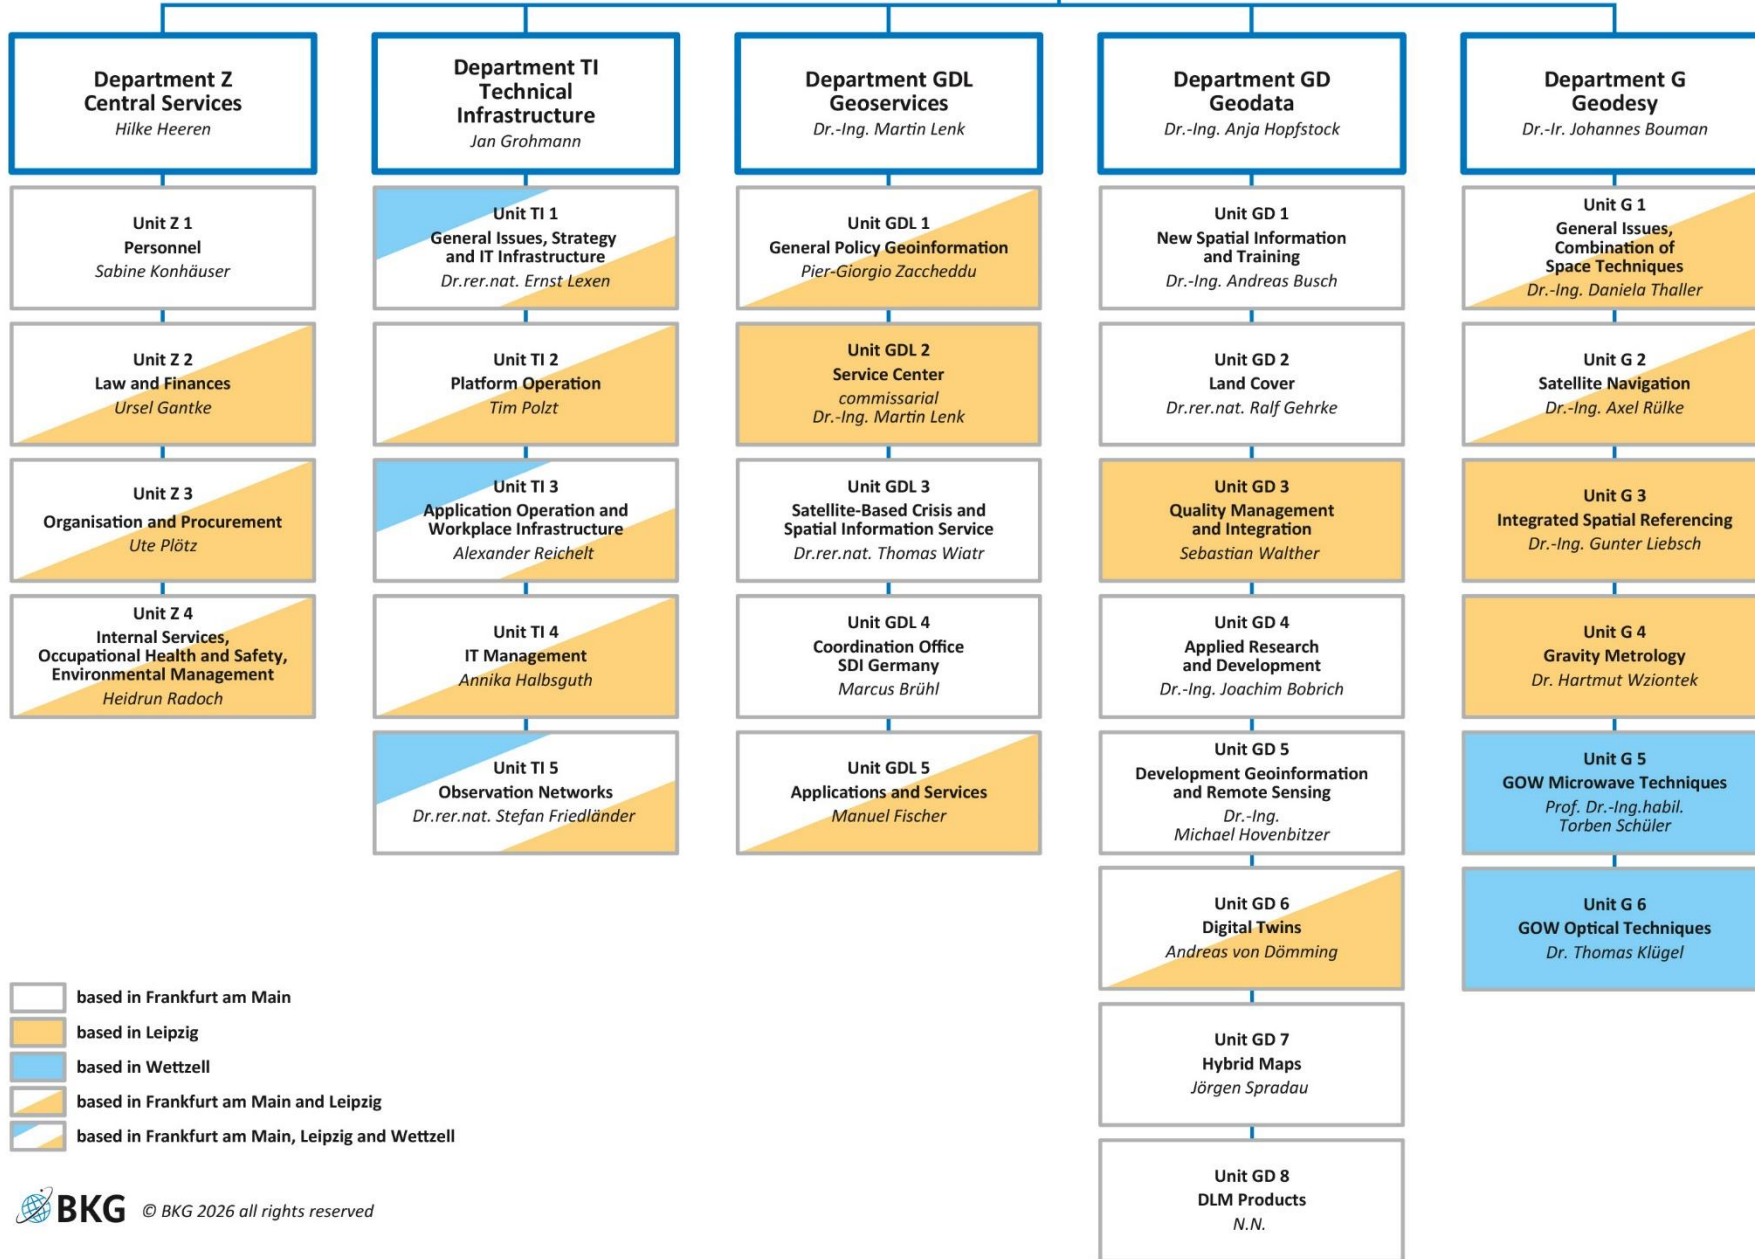

Organisational chart

As of March 2026

- based in Frankfurt am Main
- based in Leipzig
- based in Wettzell
- based in Frankfurt am Main and Leipzig
- based in Frankfurt am Main, Leipzig and Wettzell

- Data Protection Officer**
Bernhard Sprengel
- Environmental Management Officer**
Heidrun Radoch
- Information Security Officer**
Vera Hoffmann
- Gender Equity Officer**
Sabine Geissler
- Officer for Classified Information Security**
Dr.rer.nat. Ernst Lexen
- Officer for Sabotage Prevention**
Andrea Hany-Sührig
- Quality Management Officer**
Sarah Kowal
- Officer for Corruption Prevention**
Karina Hengst
- General staff council**
Chair: Holger Jähne
- Frankfurt staff council**
Chair: Ramon Zacharias
- Leipzig staff council**
Chair: Christiane Böhm
- Wettzell staff council**
Chair: Martin Hohlneicher
- Representation for young staff members and trainees**
N.N.
- Representative of the severely disabled people**
Mathias Freund

Organisational chart as accessible text

Federal Agency for Cartography and Geodesy, BKG for short
Status March 2026

Office management

The Federal Agency for Cartography and Geodesy is headed by its President, Professor Steffen Schön, Doctor of Engineering.

In addition to the central office in Frankfurt am Main, the BKG has two branch offices in Leipzig and Wetzell in the Bavarian Forest.

Departments

The rest of the organisation is divided into 5 departments.

Geodesy department, G for short

The head of Division G is Mister Johannes Bouman, PhD. Department G consists of 6 units.

Unit G 1 General Issues, Combination of Space Techniques

The head of Unit G 1 is Misses Daniela Thaller, Doctor of Engineering. Unit G 1 is located in Frankfurt am Main and Leipzig.