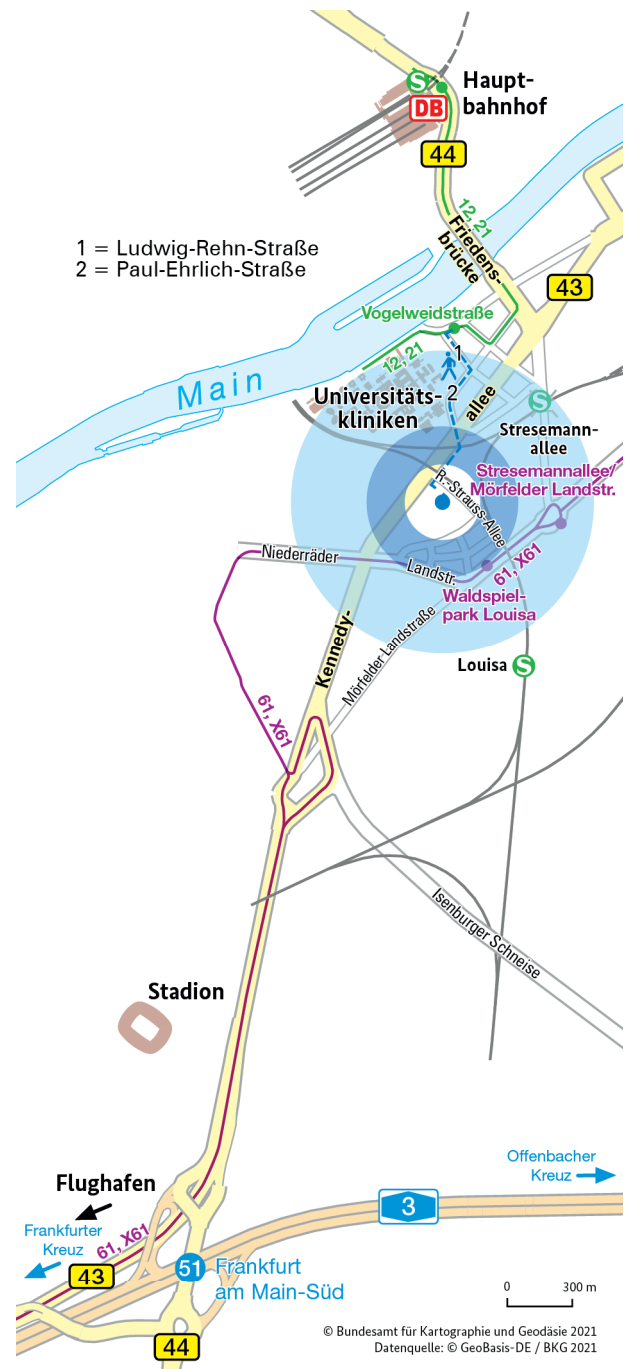

### Arrival by public transport:

From the main station take the **tram lines 12** (direction Schwanheim) or **21** (direction Stadion) to “**Vogelweidstraße**“. Turn to the left and go to the first street on the left into “**Ludwig-Rehn-Straße**“. At the next intersection turn right into “**Paul-Ehrlich-Straße**“ and follow this street to its end. There, cross the street at the pedestrian lights and keep right. Follow “**Kennedyallee**“ under both railway bridges and turn left into “**Richard-Strauss-Allee**“.

From the airport take **bus line 61** (direction Südbahnhof) to “**Waldspielpark Louisa**“. Turn to the right and cross “**Mörfelder Landstraße**“ at the pedestrian lights, keep right and follow the road. Shortly before the railway bridge, turn left into “**Richard-Strauss-Allee**“ and follow this street to its end. With the express **bus line X61** (direction Südbahnhof) get out at “**Stresemannallee / Mörfelder Landstraße**“.

### Arrival by car:

Leave the motorway A3 at **exit Frankfurt-Süd (51)** direction City („Innenstadt“), turn right to Sachsenhausen when indicated and turn left into Richard-Strauss-Allee just before underpassing a railway bridge.

# Location plan