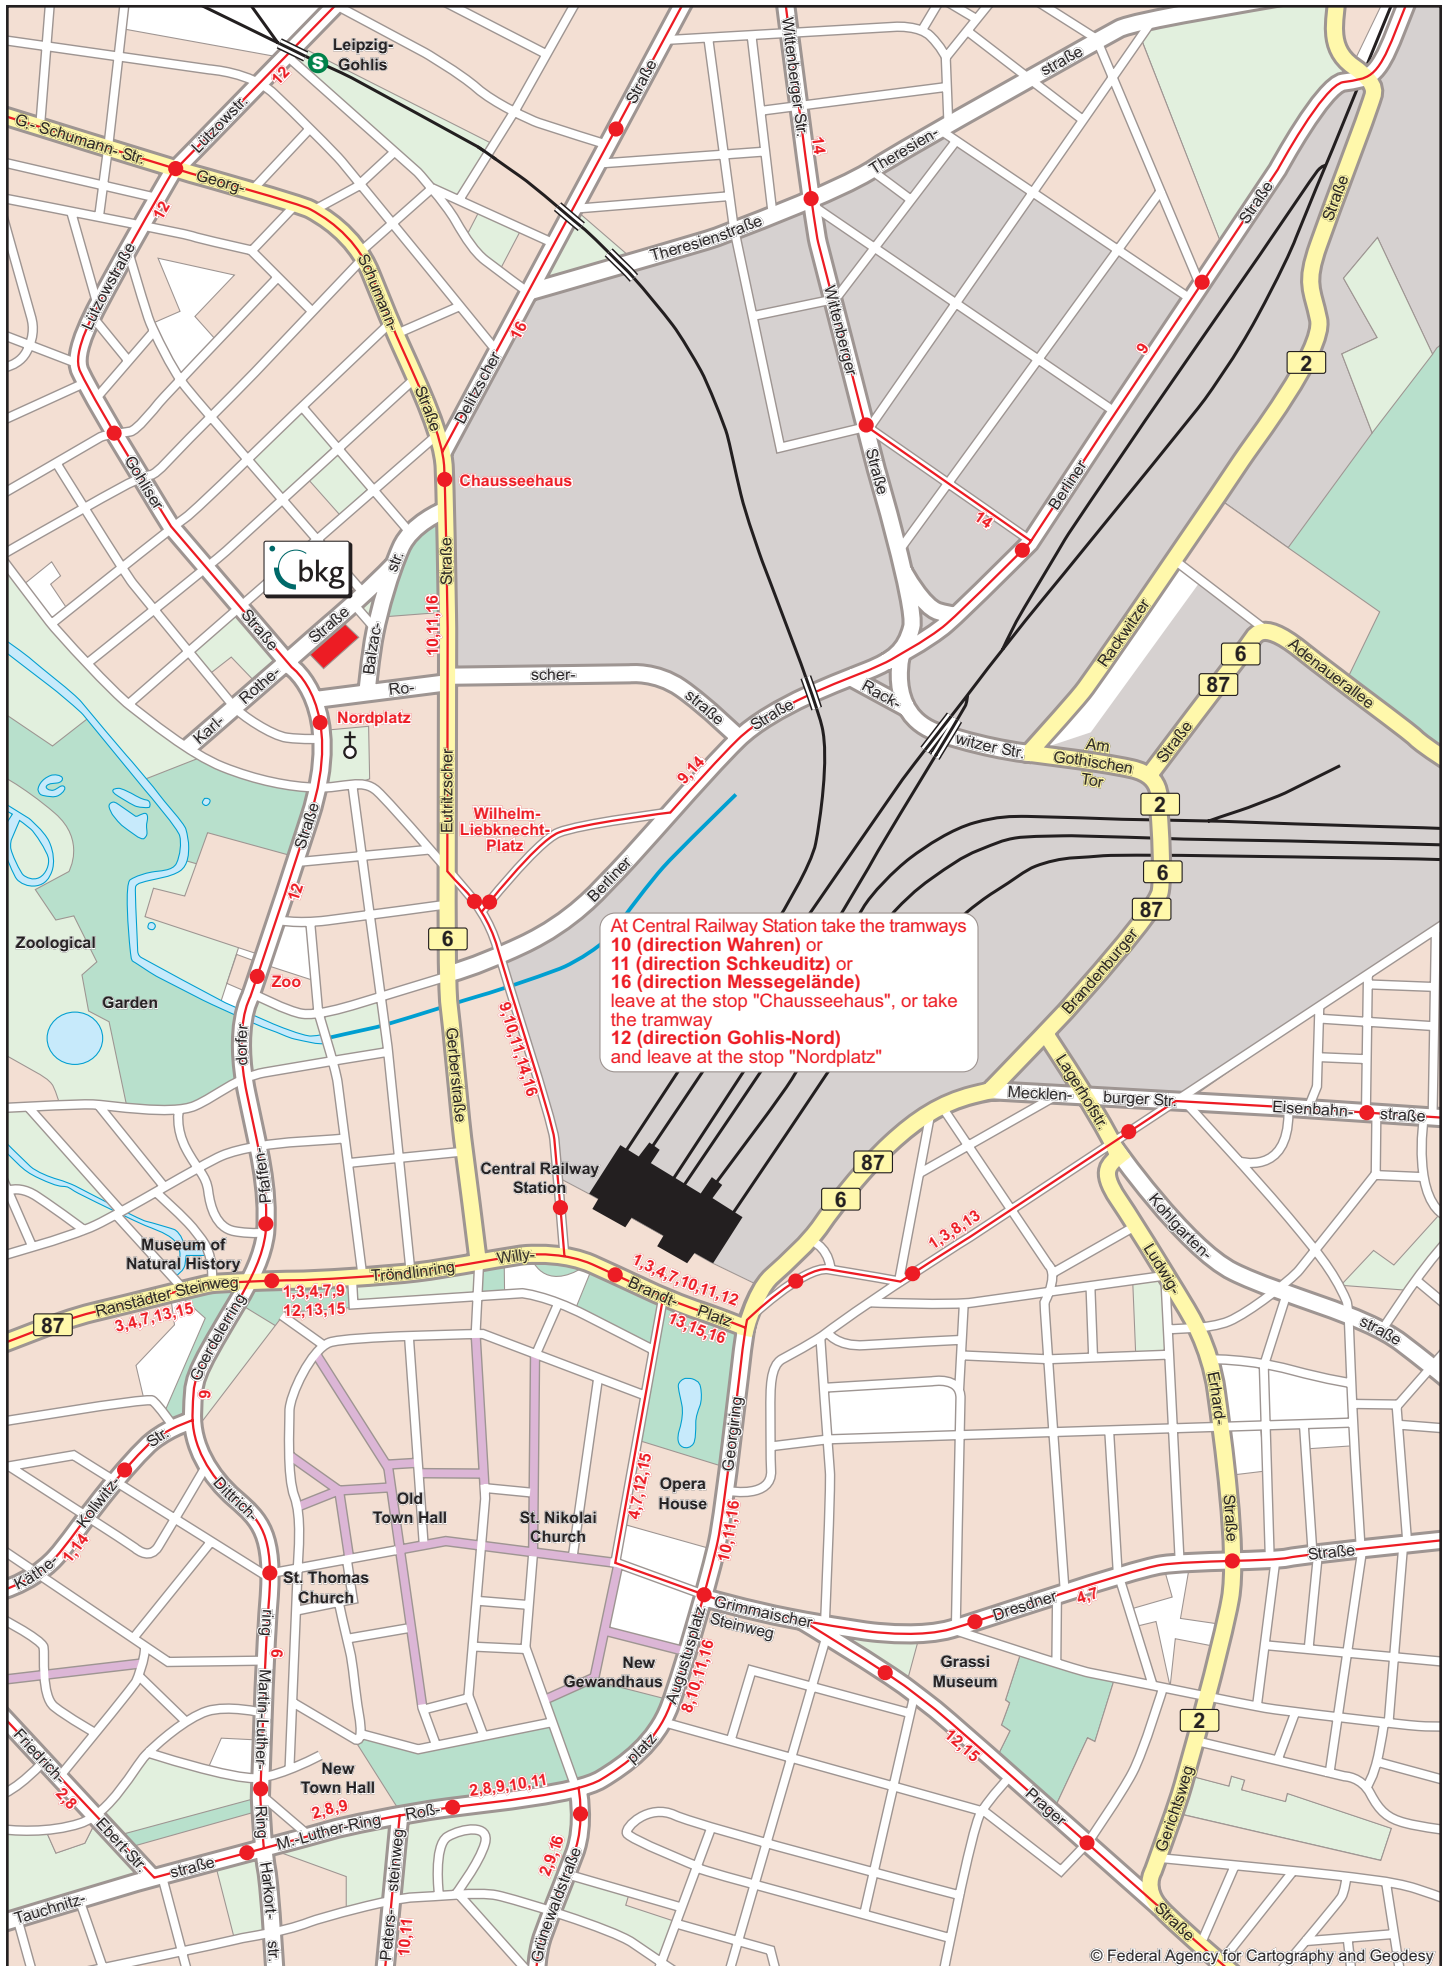

Web: <http://www.bkg.bund.de>
<http://www.geodatenzentrum.de>

Arriving on the A9 from direction München, Berlin, Frankfurt:

Leave the A9 at the exit Großkugel (16) - take the direction "Innenstadt" (city) and follow the B6 - At the tramway stop "Chausseehaus" turn right to Balzacstraße.

Arriving on the A14 from Dresden:

Leave the A14 at the exit Leipzig-Mitte (23) - take the direction "Innenstadt" (city) and follow the B2 - then the B87 which leads to the Central Railway Station - After having passed the station turn right at the second great lights controlled crossing to Pfaffendorfer Straße (direction "Zoo") - pass the zoo, and after the church turn right into the second road, Karl-Rothe-Straße.

At Central Railway Station take the tramways 10 (direction Wahren) or 11 (direction Schkeuditz) or 16 (direction Messegelände) leave at the stop "Chausseehaus", or take the tramway 12 (direction Gohlis-Nord) and leave at the stop "Nordplatz"