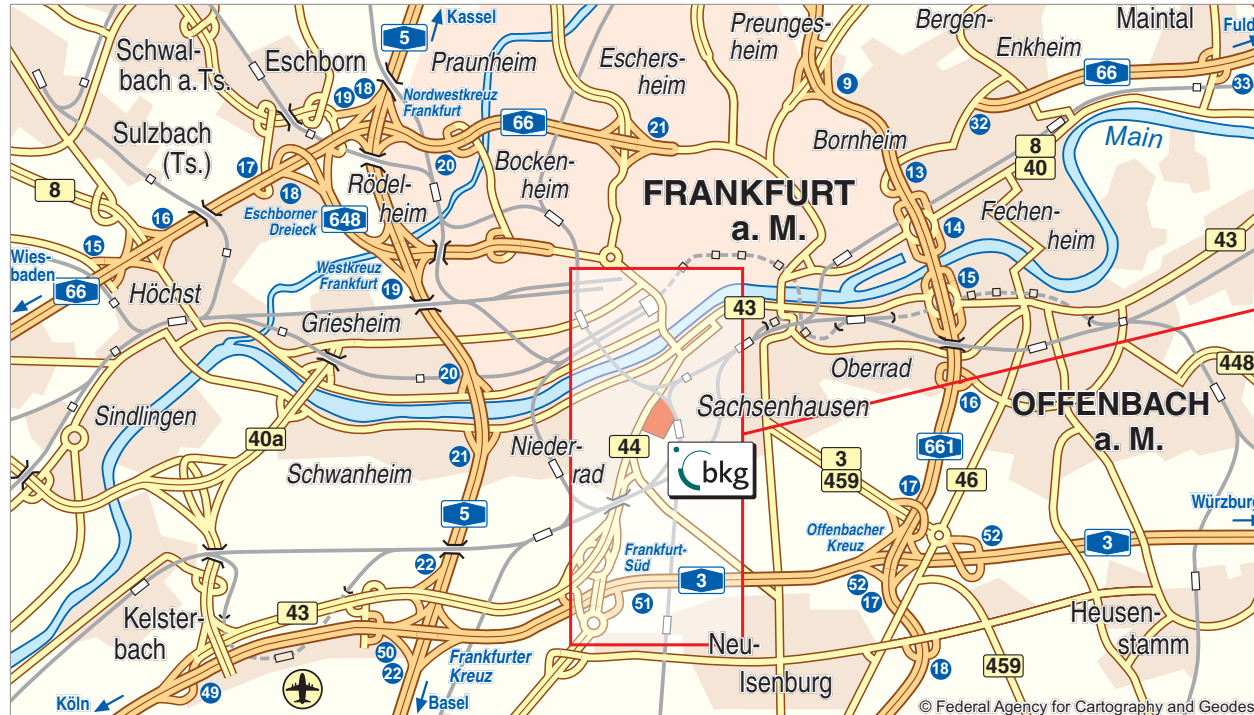

Autobahn A3 from Köln or Würzburg:

Leave the A3 at Frankfurt-Süd (51) direction City (Innenstadt), turn right to Sachsenhausen when indicated, turn left into the Richard-Strauss-Allee just before underpassing a railway bridge.

Autobahn A5 from Kassel or Basel:

At the Autobahn crossing Frankfurter Kreuz (interchange 22) take the direction A3 Würzburg. Leave at Frankfurt-Süd (51) direction City (Innenstadt), turn right to Sachsenhausen when indicated, turn left into the Richard-Strauss-Allee just before underpassing a railway bridge.

At Central Railway Station take the **tramways 12** (direction "Schwanheim") or **21** (direction "Stadion"), leave at the stop "Vogelweidstraße" (3rd stop) or take the **bus 35**, leave at S-Bahn station "Stresemannallee".

At the airport take the bus **61** (direction "Südbahnhof"), leave at the stop "Humperdinckstraße". (10th stop beginning at terminal 1, 8th stop from terminal 2)

**Federal Agency for
Cartography and Geodesy
Richard-Strauss-Allee 11
60598 Frankfurt am Main**