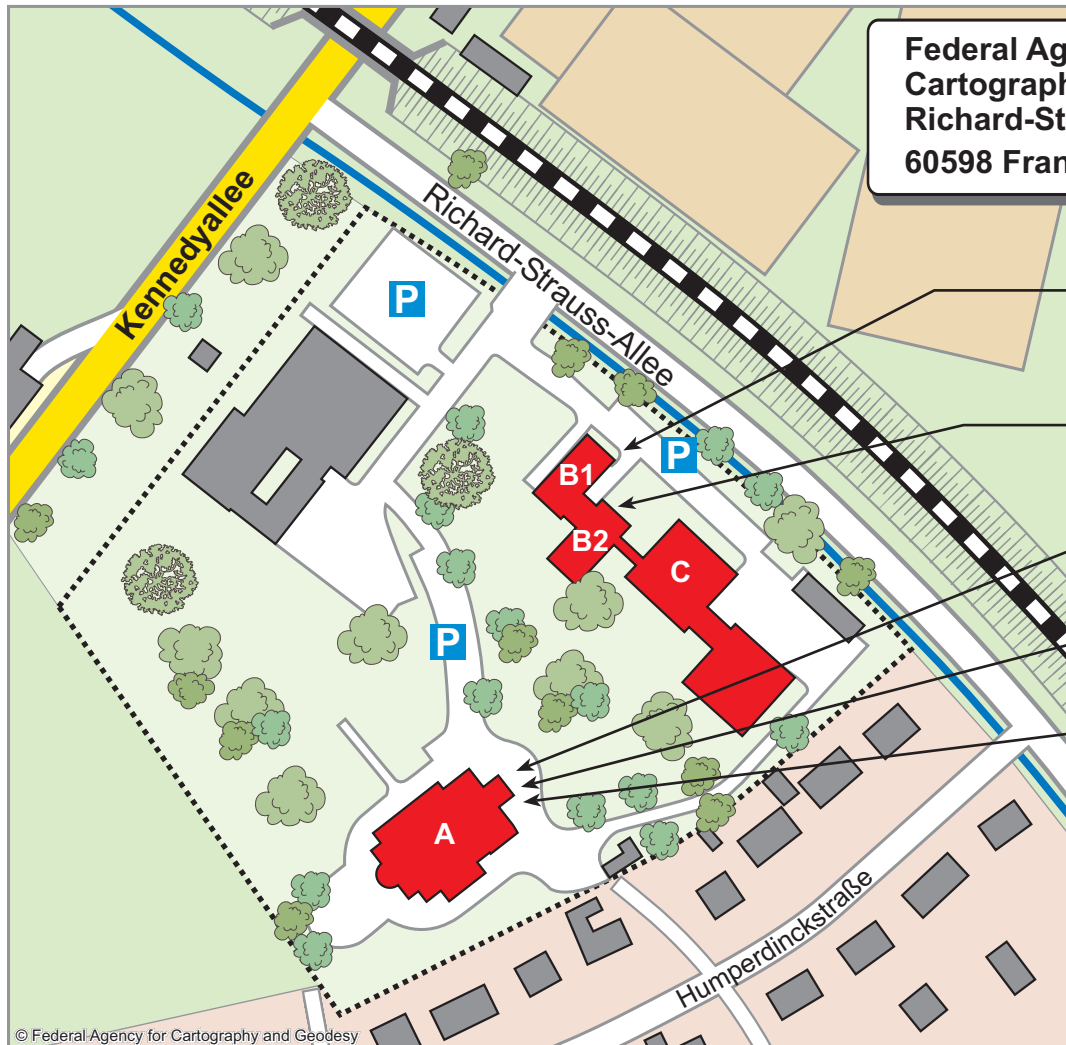

**Federal Agency for
Cartography and Geodesy
Richard-Strauss-Allee 11
60598 Frankfurt am Main**

Large conference hall
Building B1, ground floor

Geoinformation Division

President

Geodesy Division

Central Division