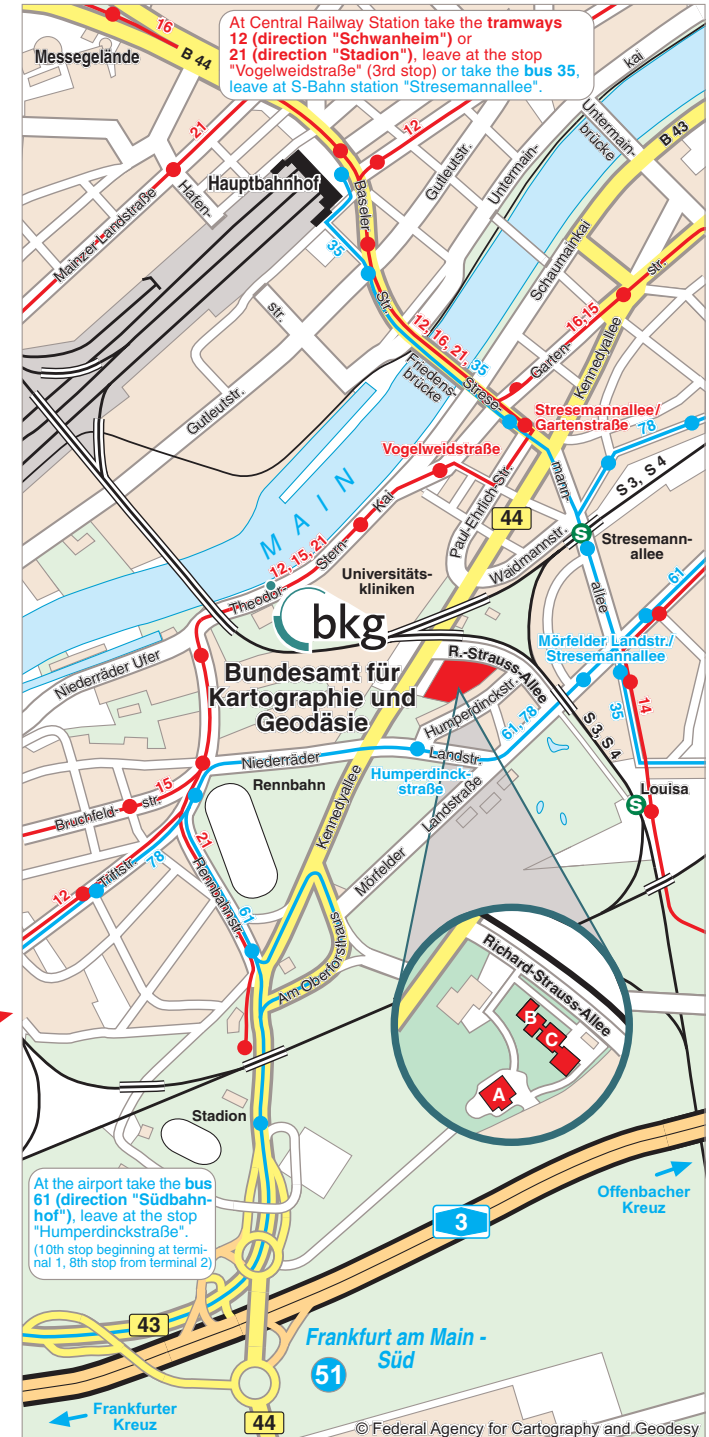

Autobahn A3 from Köln or Würzburg:

Leave the A3 at Frankfurt-Süd (51) direction City (Innenstadt), turn right to Sachsenhausen when indicated, turn left into the Richard-Strauss-Allee just before underpassing a railway bridge.

Autobahn A5 from Kassel or Basel:

At the Autobahn crossing Frankfurter Kreuz (interchange 22) take the direction A3 Würzburg. Leave at Frankfurt-Süd (51) direction City (Innenstadt), turn right to Sachsenhausen when indicated, turn left into the Richard-Strauss-Allee just before underpassing a railway bridge.

At Central Railway Station take the **tramways 12** (direction "Schwanheim") or **21** (direction "Stadion"), leave at the stop "Vogelweidstraße" (3rd stop) or take the **bus 35**, leave at S-Bahn station "Stresemannallee".